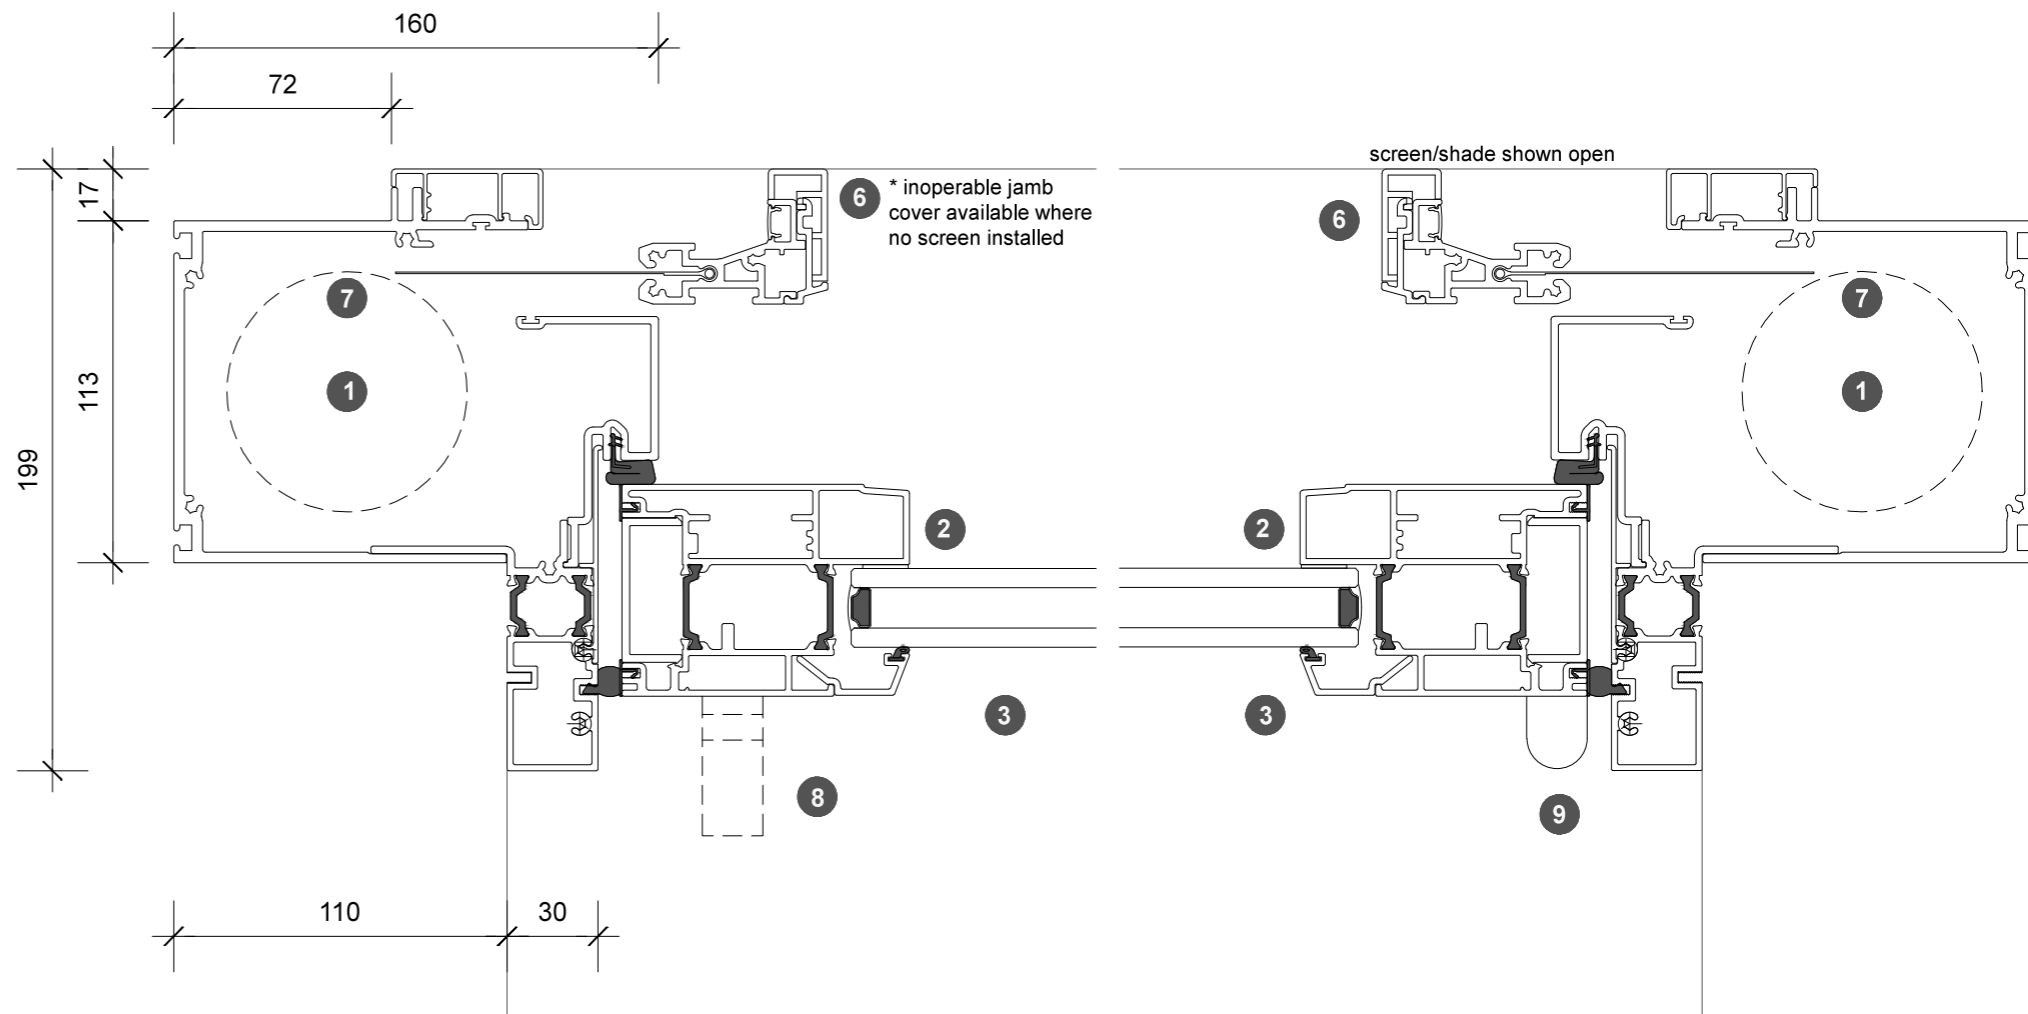

3. head detail

4. sill detail

elevation key

plan key

- 1 screen/shade box
- 2 door panel stile
- 3 glazing
- 4 top rail
- 5 bottom rail
- 6 screen stile
- 7 screen/blind
- 8 lever handle
- 9 pivot

legend

1. jamb detail

2. jamb detail