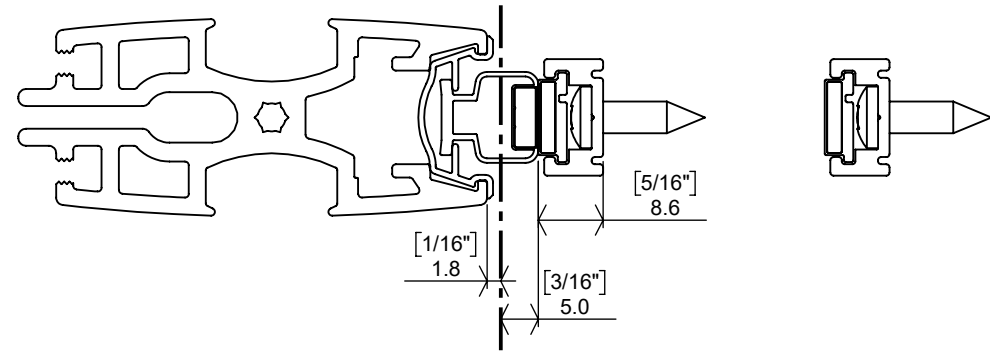

SECTION B-B

Stile options

Straight magnet with 8mm adaptor

Straight magnet with 15mm adaptor

Off-Center Front Seal - AQ109

Side Q-Lon Seal - QL7066

Side Brush Seal - SEL-042

Note: Nominal Stop Position shown