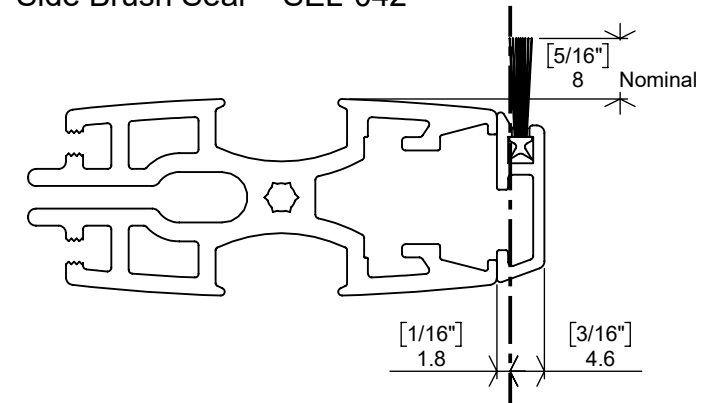

SECTION B-B

Stile options

Straight magnet with 8mm adaptor

Straight magnet with 15mm adaptor

Off-Center Front Seal - AQ109

Side Q-Lon Seal - QL7066

Side Brush Seal - SEL-042

Note: Nominal Stop Position shown