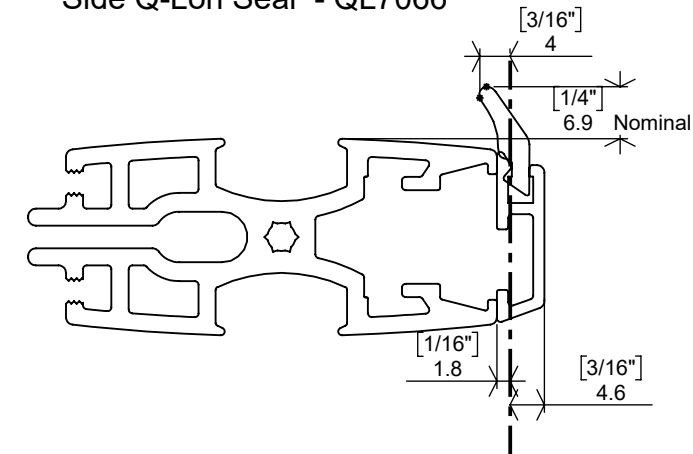

SECTION B-B

Stile options

Straight magnet with 8mm adaptor

Straight magnet with 15mm adaptor

Off-Center Front Seal - AQ109

Side Q-Lon Seal - QL7066

Side Brush Seal - SEL-042

Note: Nominal Stop Position shown