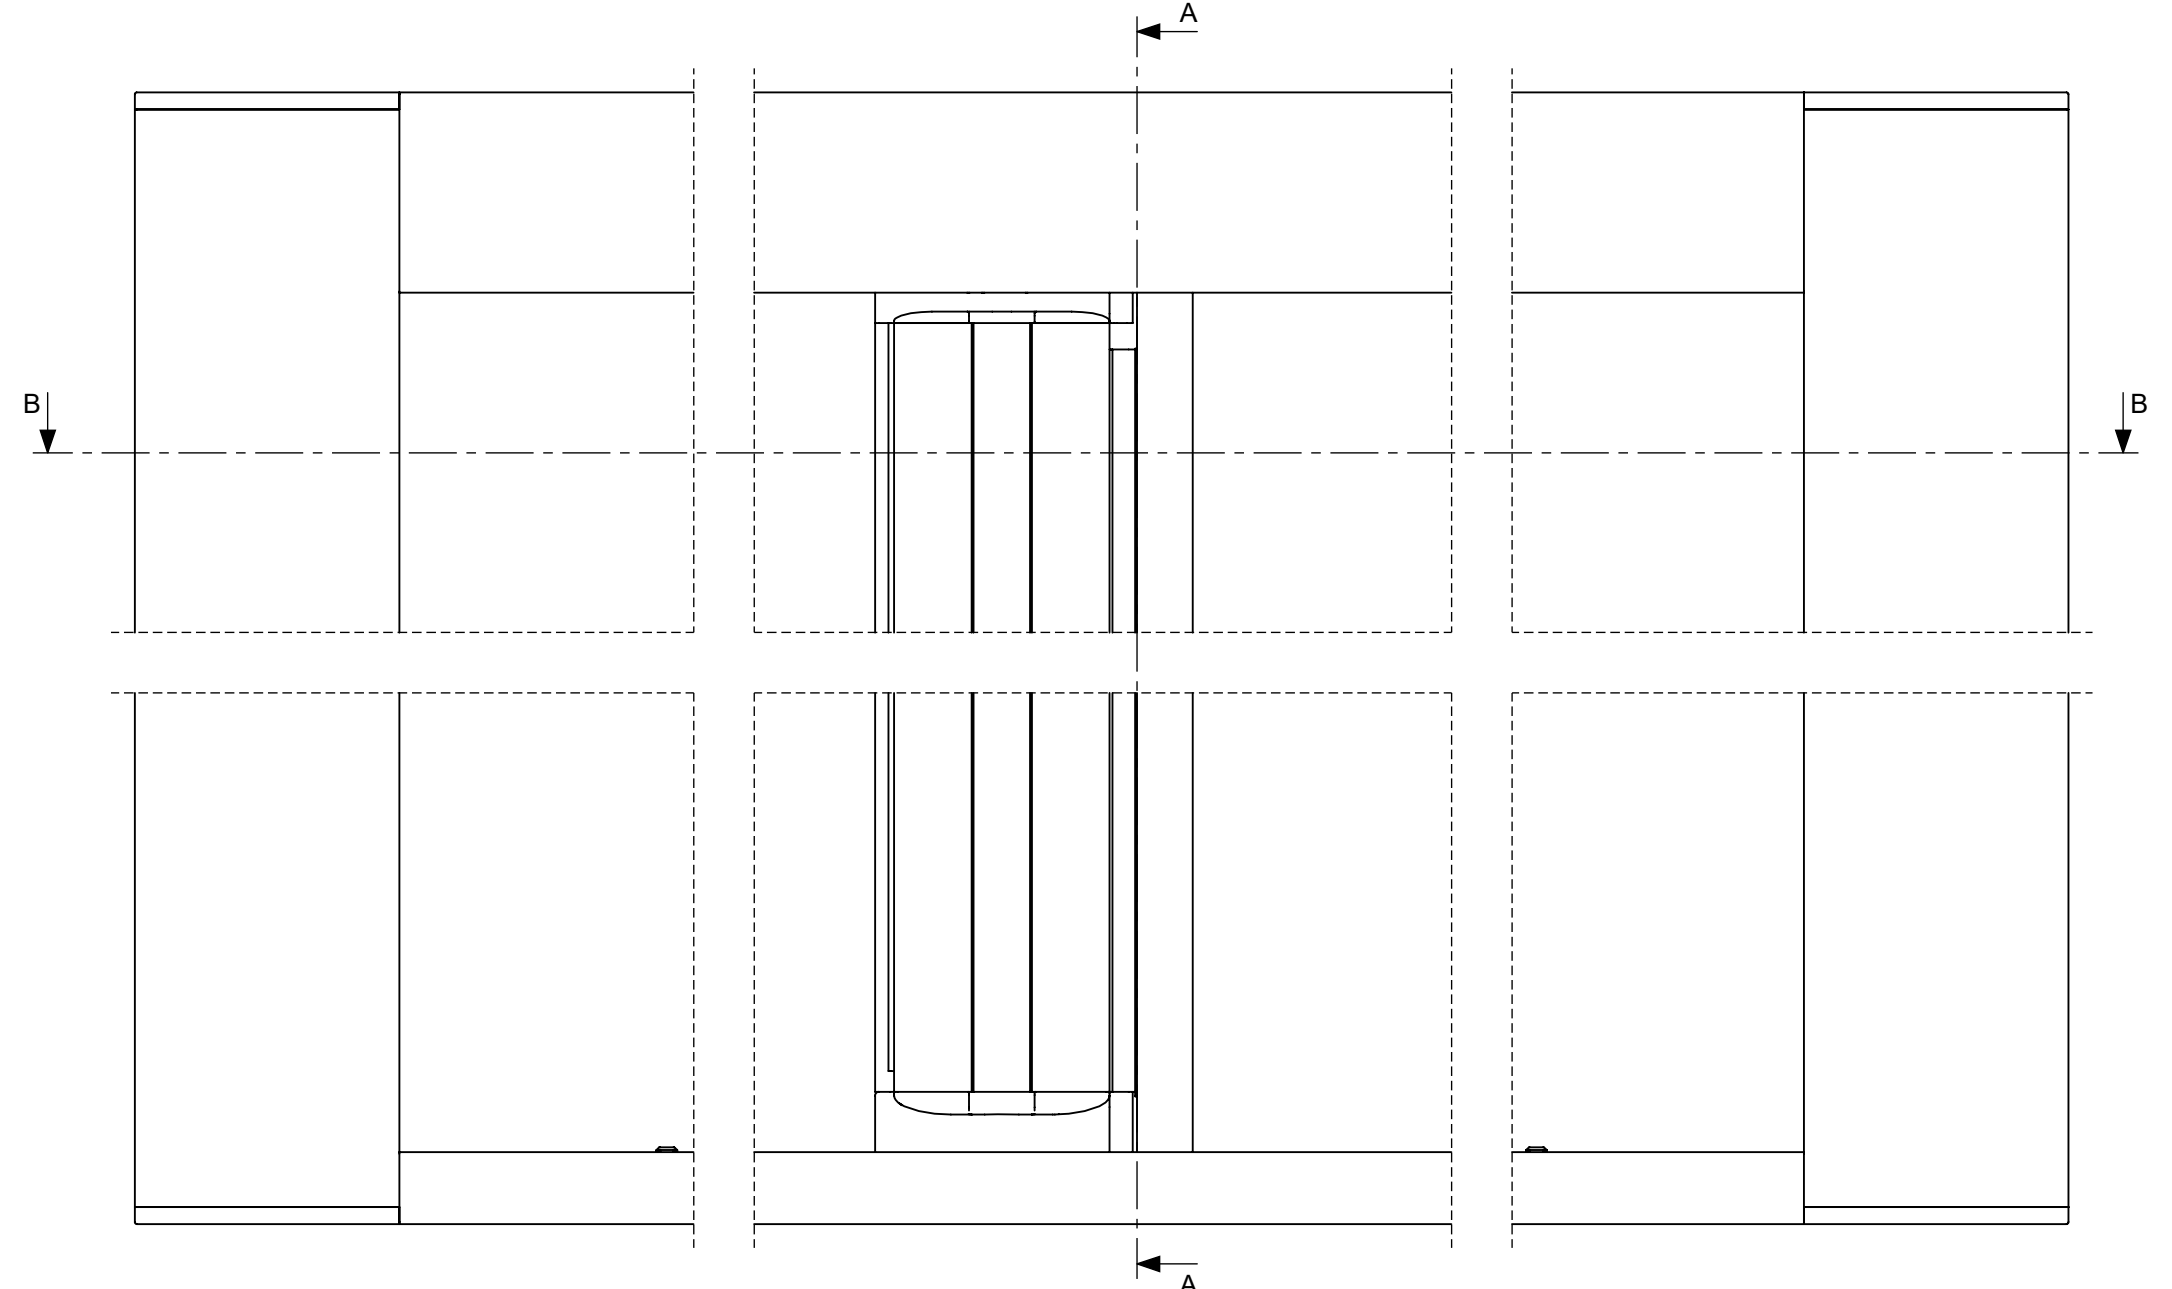

SECTION B-B

Stile options

Straight magnet with 8mm adaptor

Straight magnet with 15mm adaptor

Off-Center Front Seal - AQ109

Side Q-Lon Seal - QL7066

Side Brush Seal - SEL-042

Note: Nominal Stop Position shown