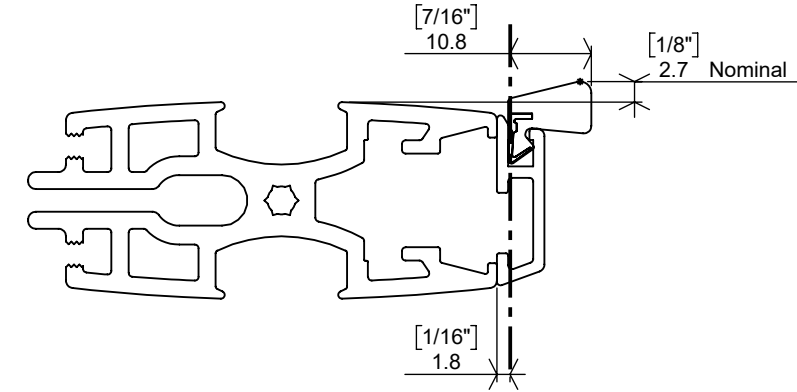

SECTION B-B

Stile options

Straight magnet with 8mm adaptor

Straight magnet with 15mm adaptor

Off-Center Front Seal - AQ109

Side Q-Lon Seal - QL7066

Side Brush Seal - SEL-042

Note: Nominal Stop Position shown