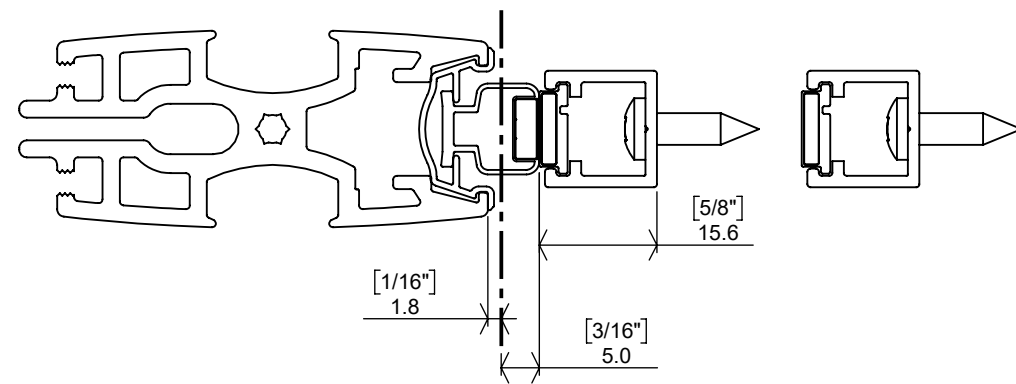

SECTION B-B

Stile options

Straight magnet with 8mm adaptor

Straight magnet with 15mm adaptor

Off-Center Front Seal - AQ109

Side Q-Lon Seal - QL7066

Side Brush Seal - SEL-042

Note: Nominal Stop Position shown